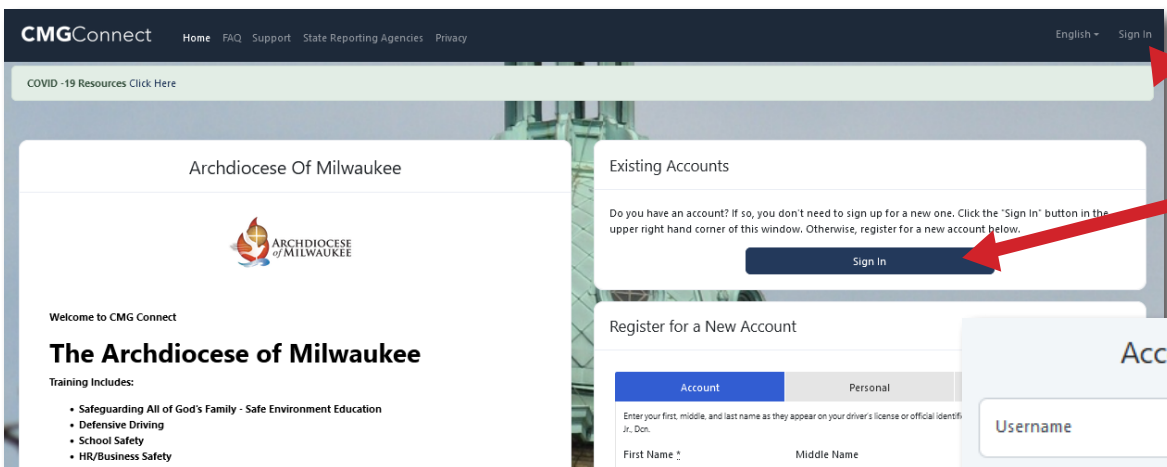

CMGConnect

ARCHDIOCESE OF MILWAUKEE

WORKPLACE COMMITMENT TO SAFETY

*Fulfills mandatory PIPIT training
requirements*

End User Instructions

1. Go to <https://Milwaukee.CMGconnect.org/>
2. To log in with your existing account, please click on the **Sign In** button at the top right corner of the page. **Do not register for a new account.**
*If you need assistance signing in, please use the "Forgot Password" option from the Sign In page or click the blue **Support** button found in the bottom right corner.*
3. Your main learning dashboard will show you all of the required and optional training curriculums that have been customized for your role within the Diocese.
4. Click **Start** to open the **PIPIT Requirement: Workplace Commitment to Safety** training module.
5. After you have successfully completed all pages of the curriculum, you can return to your training dashboard to access your completion certificate by clicking **Print Certificate** under the completed training.

For technical assistance, contact us via the  **Support** button found in the bottom right corner of the web page.

Click **Sign In** to log in with your existing account.

PLEASE DO NOT CREATE A NEW ACCOUNT